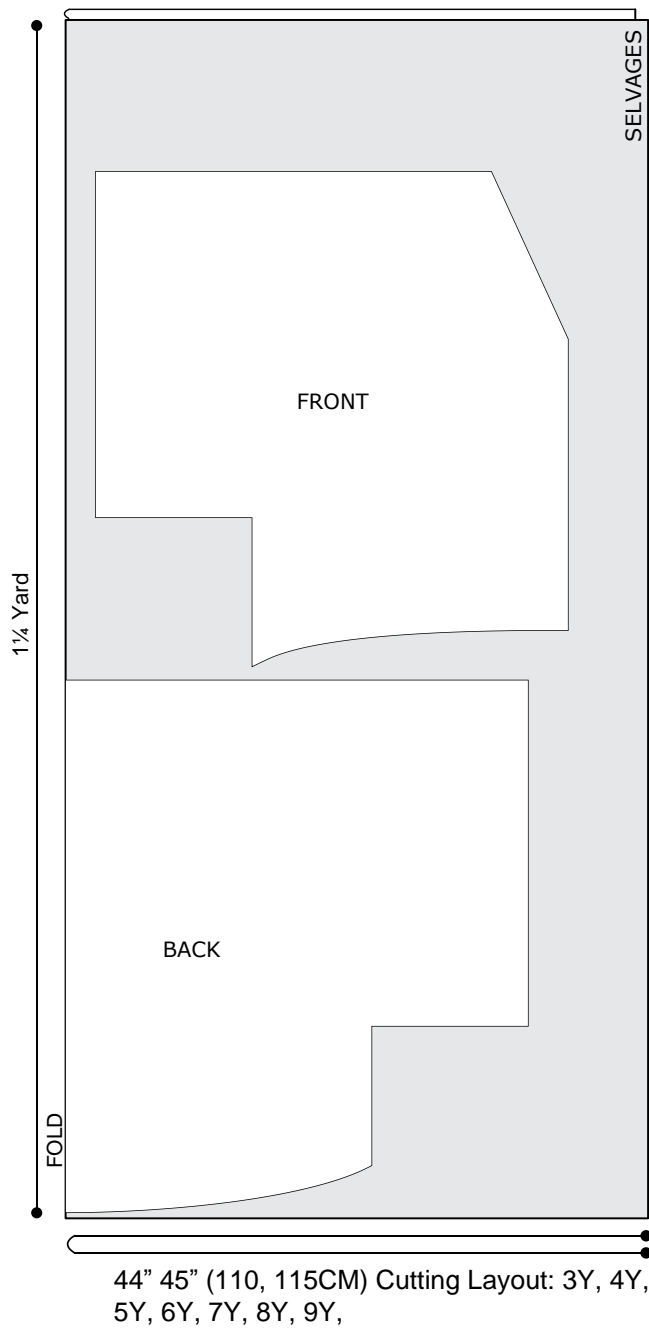

SAKI KIMONO CARDIGAN

FINISHED SIZE: 3Y, 4Y, 5Y, 6Y, 7Y, 8Y, 9Y, 10Y

The Saki Kimono Cardigan is an adorable project suitable for any level of sewer! Due to the cardigans spacious design, your child can wear it with ease anytime, from going out, to playtime! Moreover, due to the cardigans light, flowy feel, it is perfect for a swimwear cover-up during the hot summer months. The Saki Kimono Cardigan, start the perfect cardigan for the season! *Designer's Review*

MATERIAL LIST

FABRIC

44" wide quilting weight cotton or light weight cotton

Exterior

(1 1/4) Yard for cardigan

OTHERS

(1) Spool of coordinating thread

TOOL LIST

Ruler, Scissors, Chalk pencil, Pencil, Sewing machine, Pins, Needle, Shape tool, Safety Pin

* All units are in inches.

* 3/8" seam allowance included,