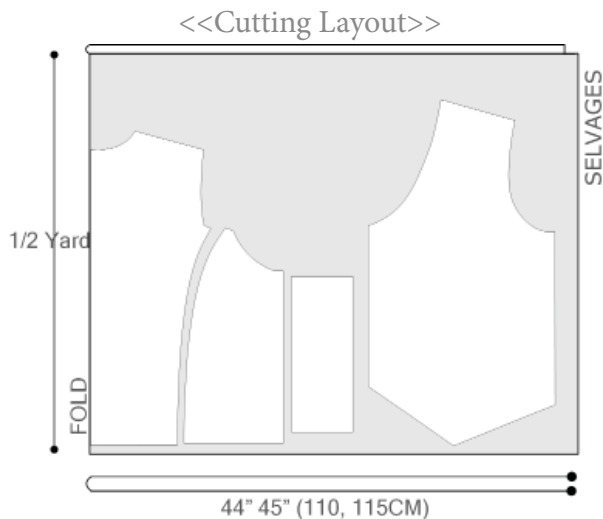

# THE SAMMY VEST

SIZE: 6M, 9M, 12M, 18M, 24M

It coordinates very well with dresses as well as pants allowing it to be used for various occasions. Matching perfectly with the 275 Gemma Ruffled Skirt, the Sammy Vest is a perfect coordination between the two fabulous patterns. Depending on the fabric and the material used, the Sammy Vest can be used for casual outings or for more formal events. The pattern is also accessible and very beginner friendly. The fashionable addition to any outfit combination, make the Sammy Vest today to complete the wardrobe collection!

### FABRIC

44" wide heavyweight home decorator OR quilting weight cotton  
1/2 yard for exterior fabric  
1/2 yard for lining

### TOOL

Ruler, Scissors, Chalk pencil, Pencil, Sewing machine, Pins, Needle, Shape tool

- \* Seam allowance 3/8" unless otherwise specified.
- \* All units are in inches.
- \* A4 and letter size patterns both provided.